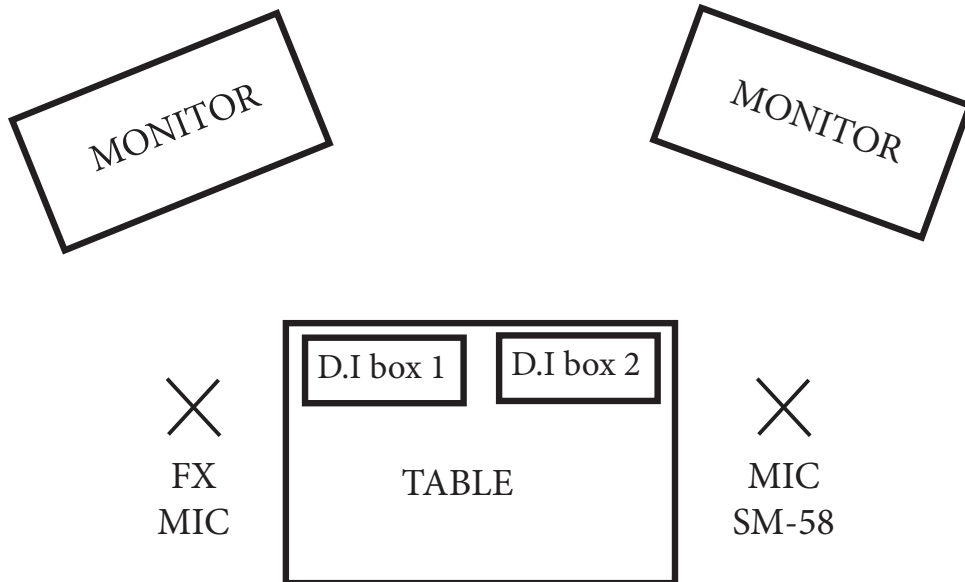

ABSTRAL COMPOST

tech rider

- 1 microphone SHURE SM-58
- 1 extra mic line (FX)
- 2 stereo D.I
- 2 mic stands
- 1 table minimum 60 x 80 cm, maximum 80 x 100 cm
- 2 monitors on stage
- Full P.A with subs

- A merch table (approx 80 x 100 cm)
- A backstage with a mirror
- If possible : a bottle of strong alcohol (rhum or absinthe) + a bit of weed
- Vegetarian food please...